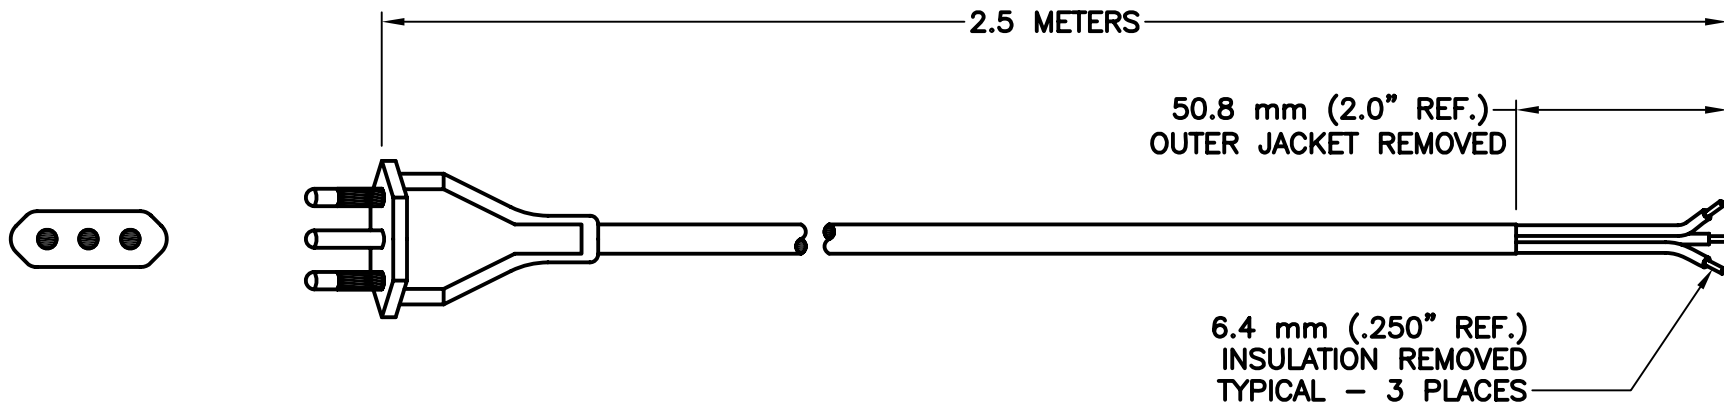

CAT. No.

86010

POWER SUPPLY CORD, ITALIAN IT1-10P STRAIGHT PLUG, 6A 250V, BLACK, 2.5 METER.

APPROVALS	IMQ <input checked="" type="checkbox"/>
CERTIFICATIONS	CE <input checked="" type="checkbox"/> ROHS <input checked="" type="checkbox"/>
STANDARDS	CEI 23-16/VII <input checked="" type="checkbox"/>

SPECIFICATIONS:

1. OVERALL LENGTH: 2.5 METERS
2. CONDUCTORS: 0.75 MM x 3 WITH IEC COLOR CODE (GREEN/YELLOW, BLUE, BROWN)
3. JACKET: H05VV-F, BLACK, OUTSIDE DIAMETER APPROXIMATELY 6.4 mm
4. PLUG: CEI 23-16/VII, STRAIGHT, BLACK
5. CONNECTOR: NONE
6. RATED: 6 AMPERE 250 VOLT